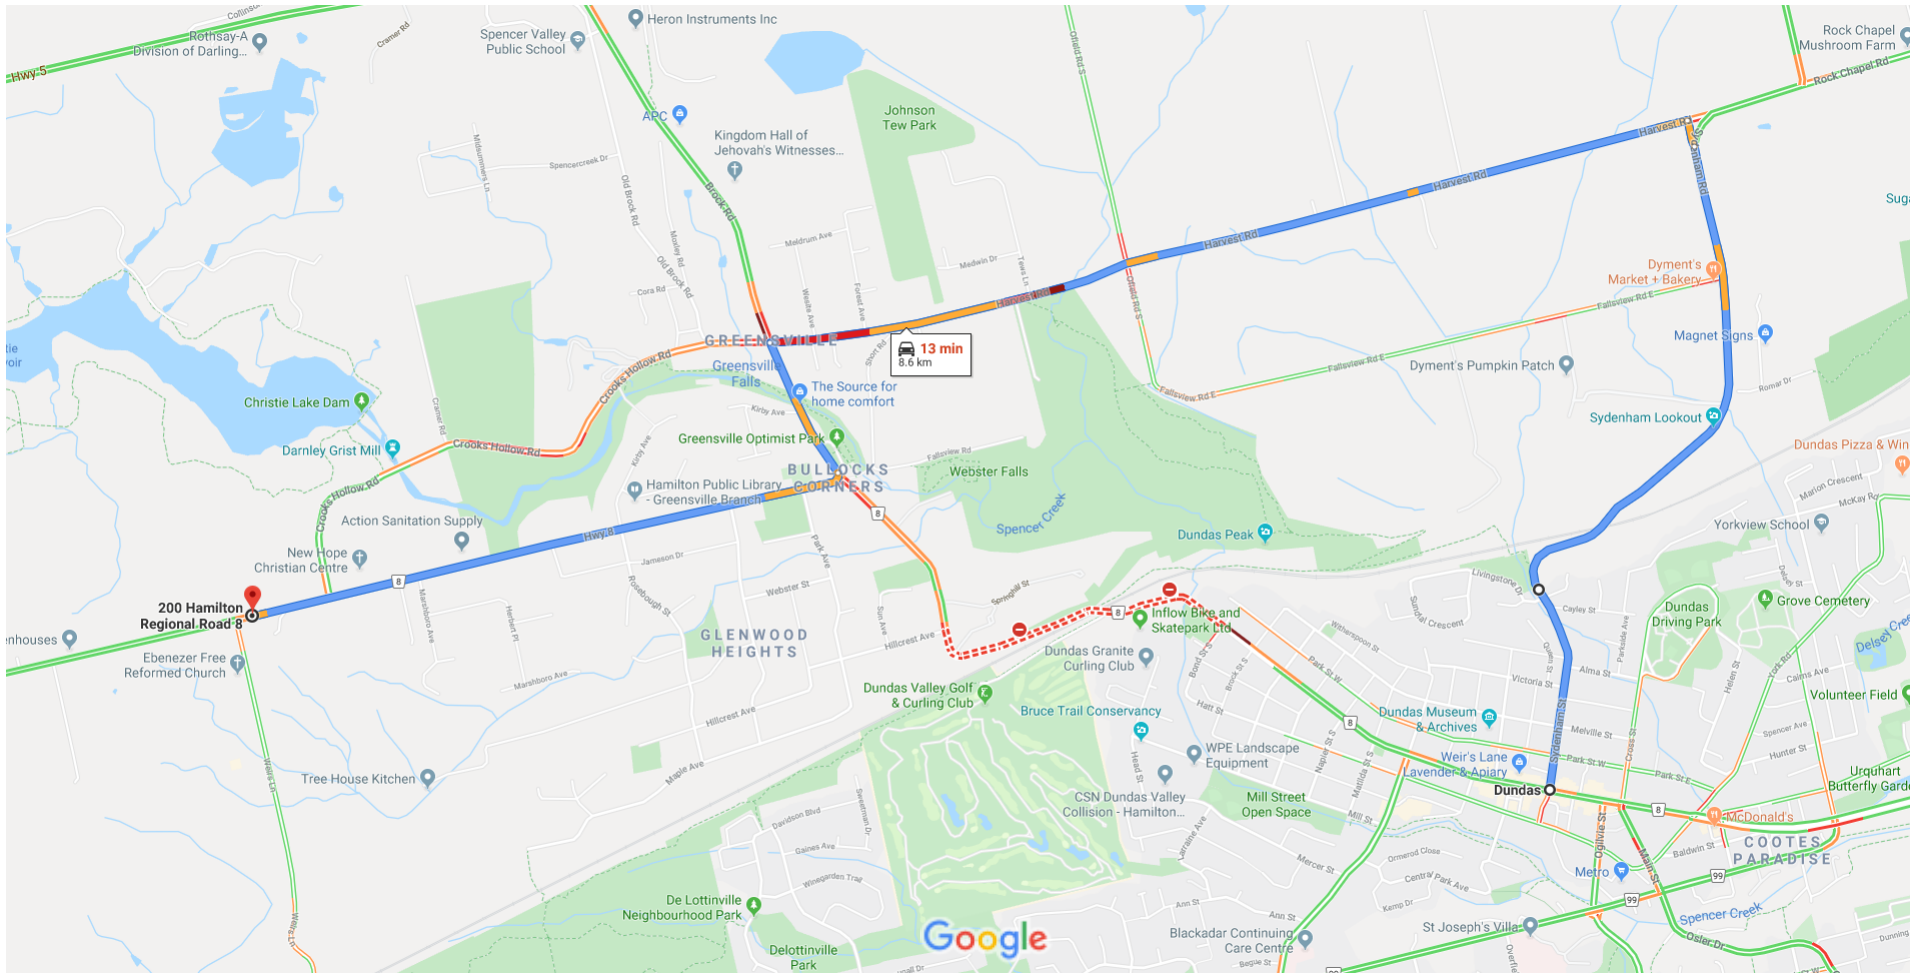

# Dundas, Hamilton, ON to 200 Highway 8, Dundas, ON

Drive 8.6 km, 13 min

suggested detour due to Highway 8 closure between Bond Street and Hillcrest Avenue

Map data ©2019 Google 200 m

via Sydenham St and Harvest Rd

13 min

9 min without traffic

8.6 km

Explore 200 Hamilton Regional Rd 8